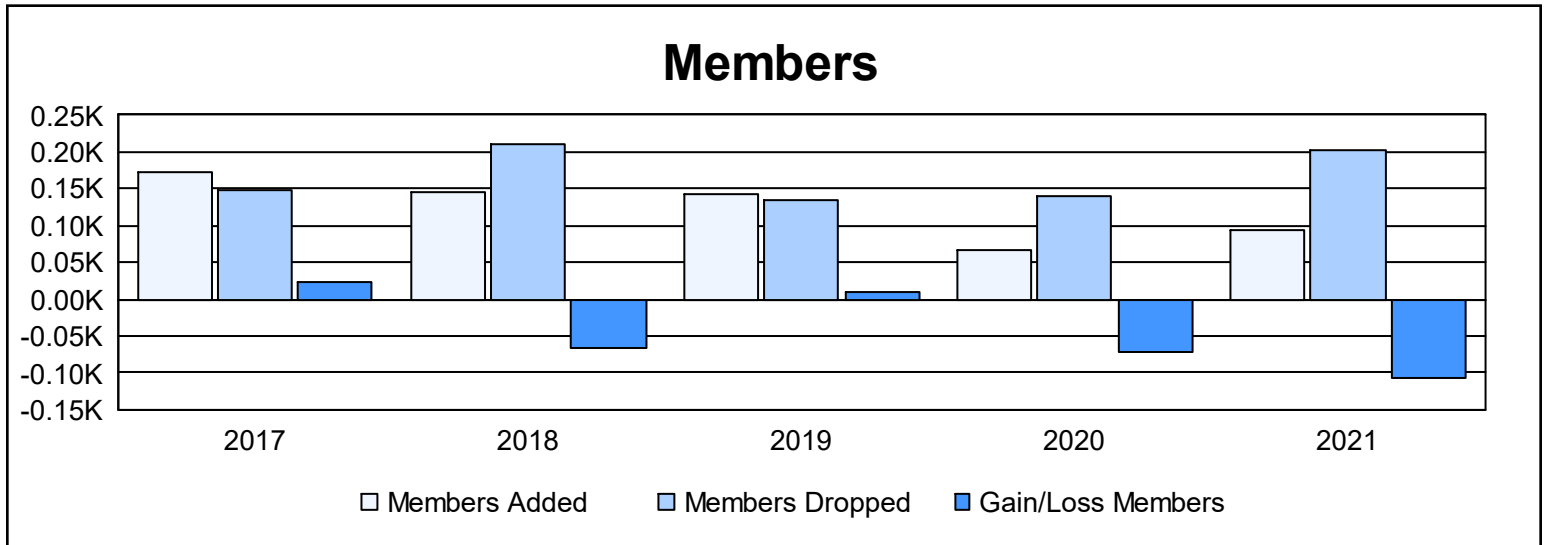

Year	New Clubs	Dropped Clubs	Gain/ Loss Clubs	New Members	Charter Members	Reinstate Members	Transfer Members	Total Member Added	Total Members Dropped	Gain/ Loss Members
2016-2017	0	0	0	163	0	5	4	172	149	23
2017-2018	0	1	-1	133	0	5	8	146	211	-65
2018-2019	0	0	0	134	0	8	2	144	134	10
2019-2020	0	0	0	59	0	4	5	68	141	-73
2020-2021	1	0	1	69	10	11	4	94	202	-108
Average	0	0	0	112	2	7	5	125	167	-43

Membership Composition June 2021 Cumulative

Gender Composition June 2021 Cumulative