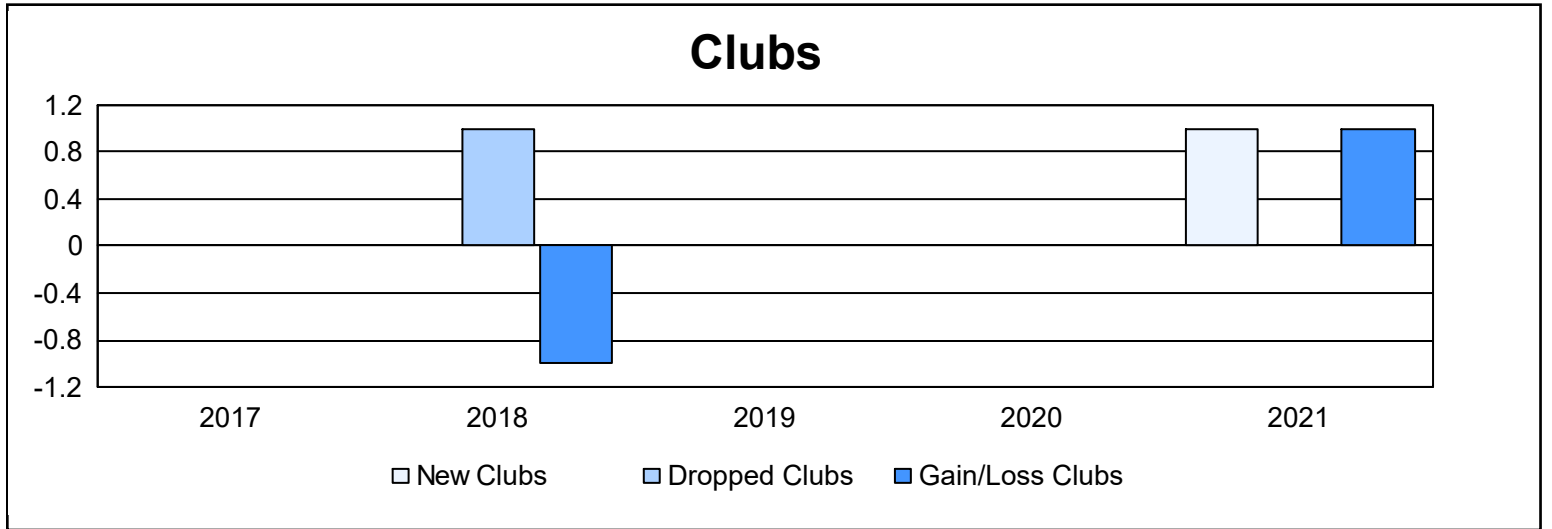

Year	New Clubs	Dropped Clubs	Gain/ Loss Clubs	New Members	Charter Members	Reinstate Members	Transfer Members	Total Member Added	Total Members Dropped	Gain/ Loss Members
2016-2017	0	0	0	163	0	5	4	172	149	23
2017-2018	0	1	-1	133	0	5	8	146	211	-65
2018-2019	0	0	0	134	0	8	2	144	134	10
2019-2020	0	0	0	59	0	4	5	68	141	-73
2020-2021	1	0	1	69	10	11	4	94	202	-108
Average	0	0	0	112	2	7	5	125	167	-43

Membership Composition June 2021 Cumulative

Gender Composition June 2021 Cumulative